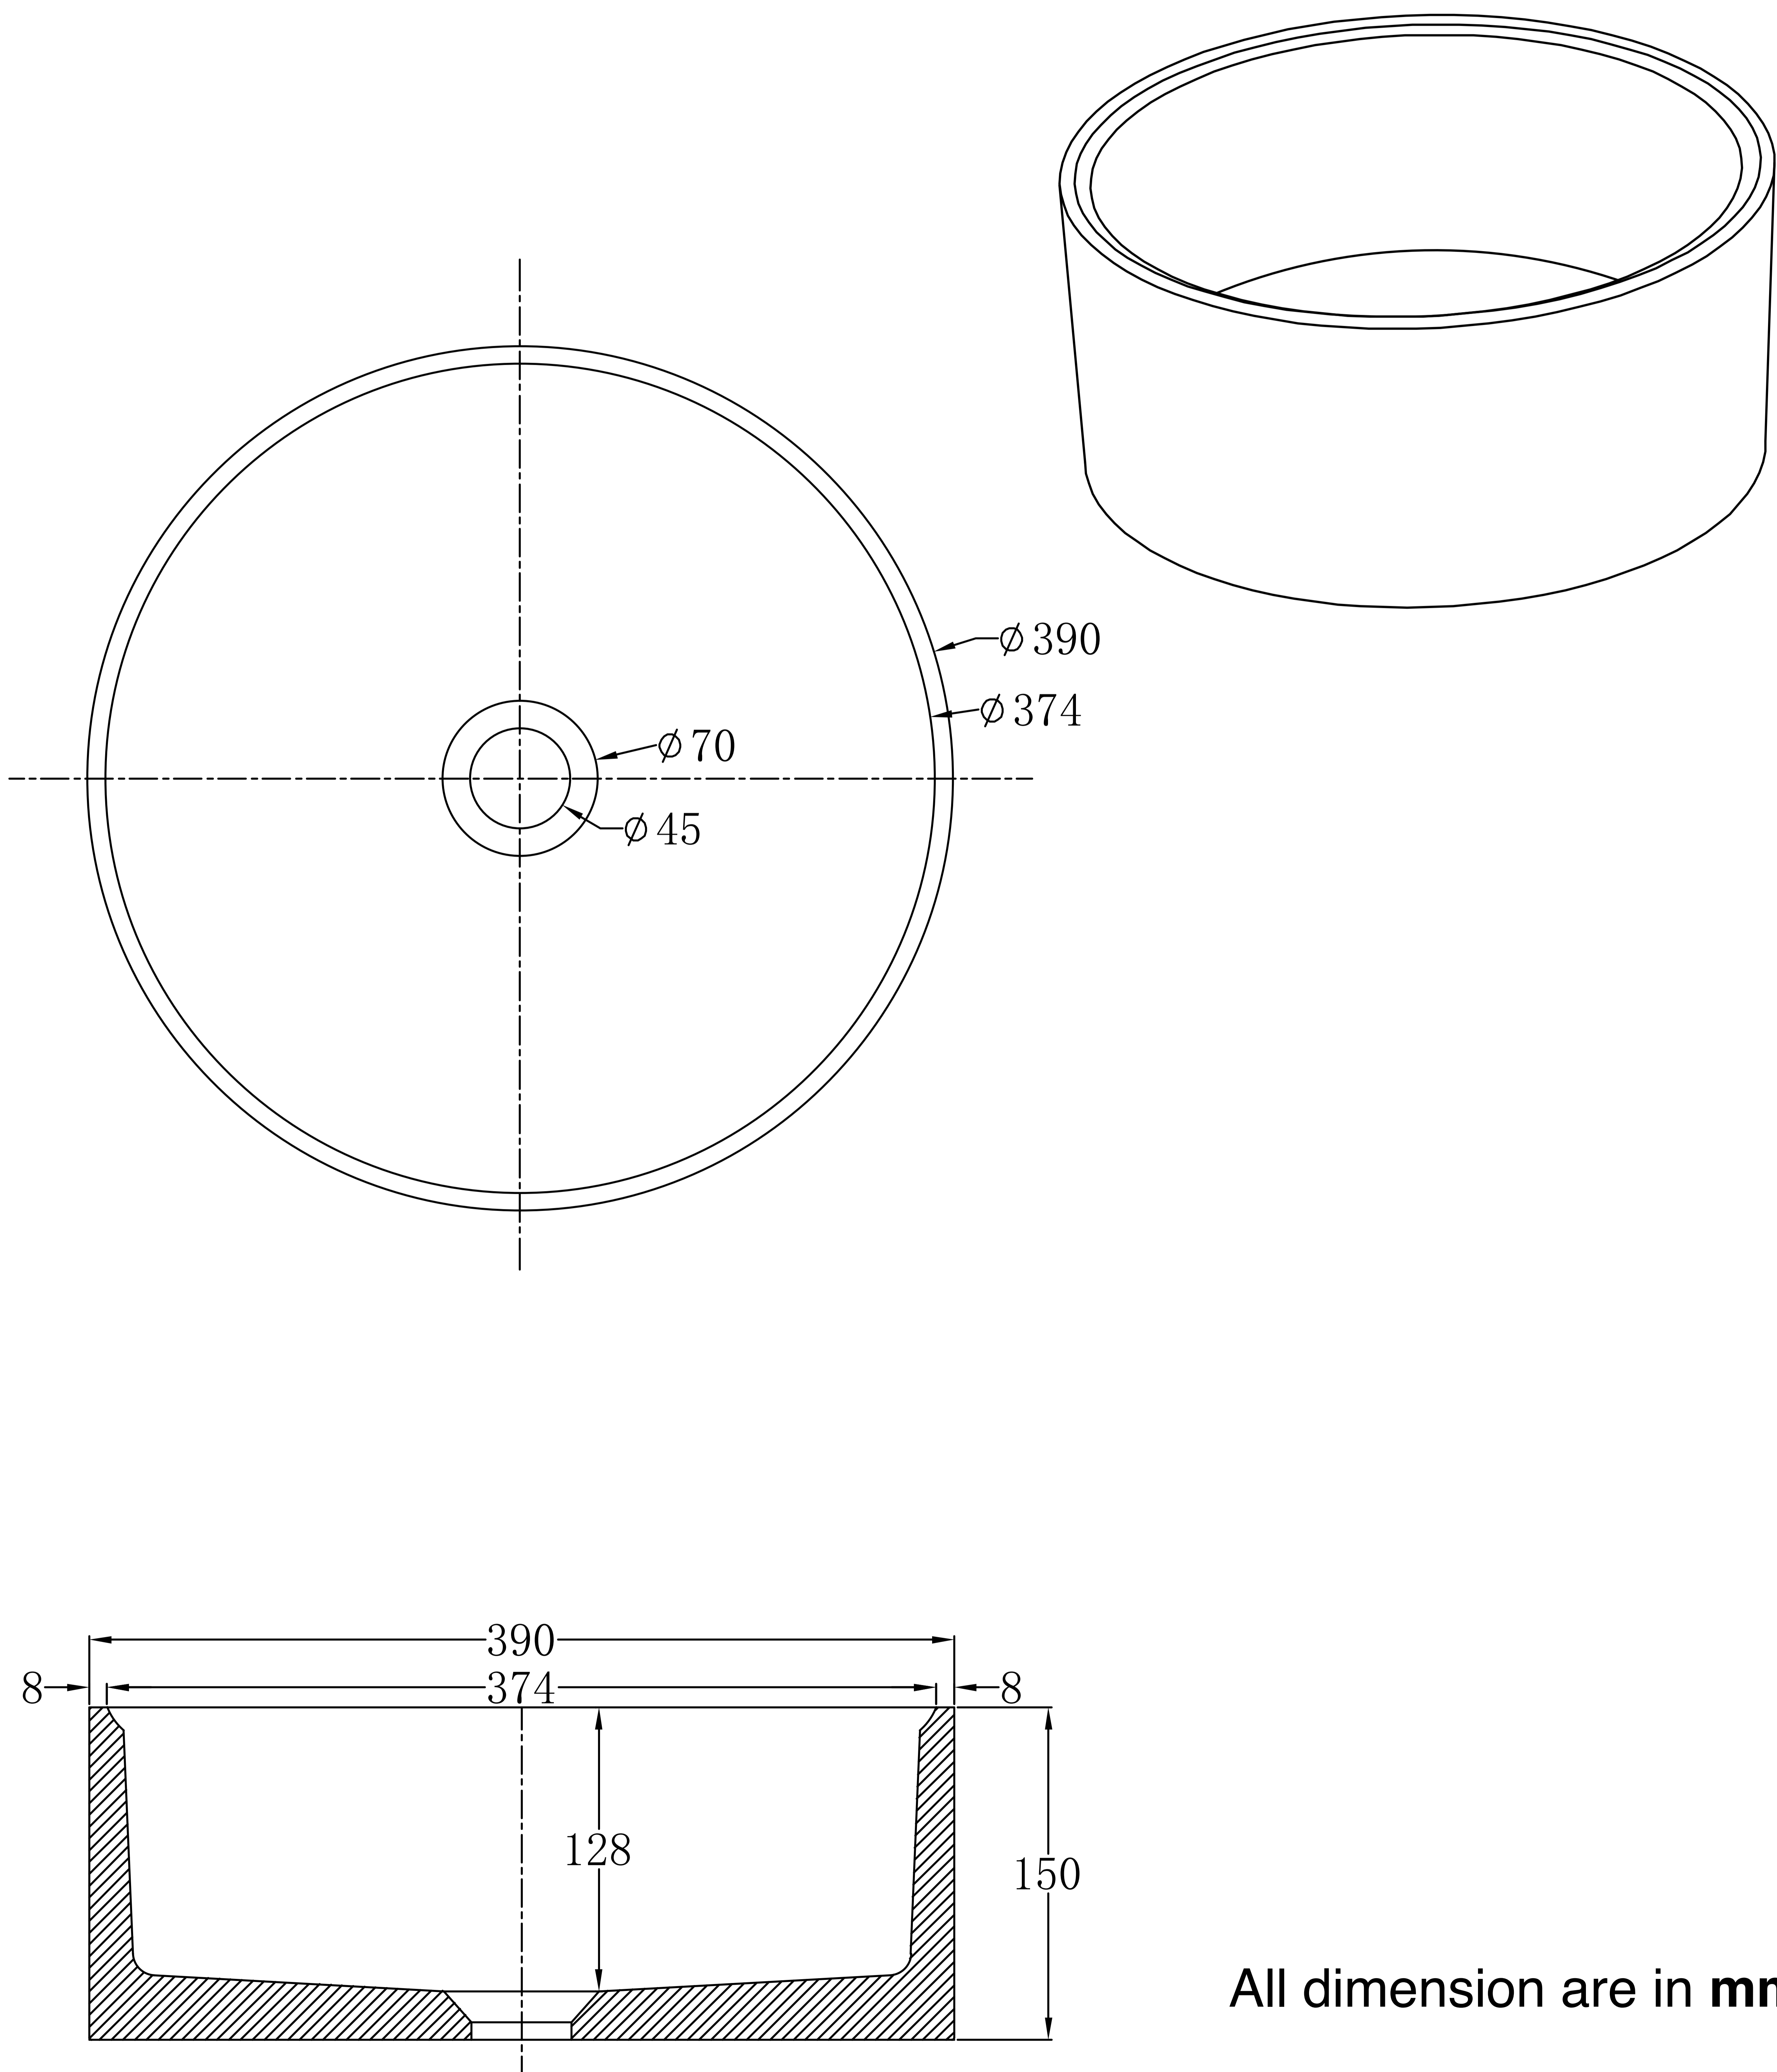

Concrete Table Mounted Wash Basin

Product Code : **7512**

Technical Drawing

All dimension are in **mm**